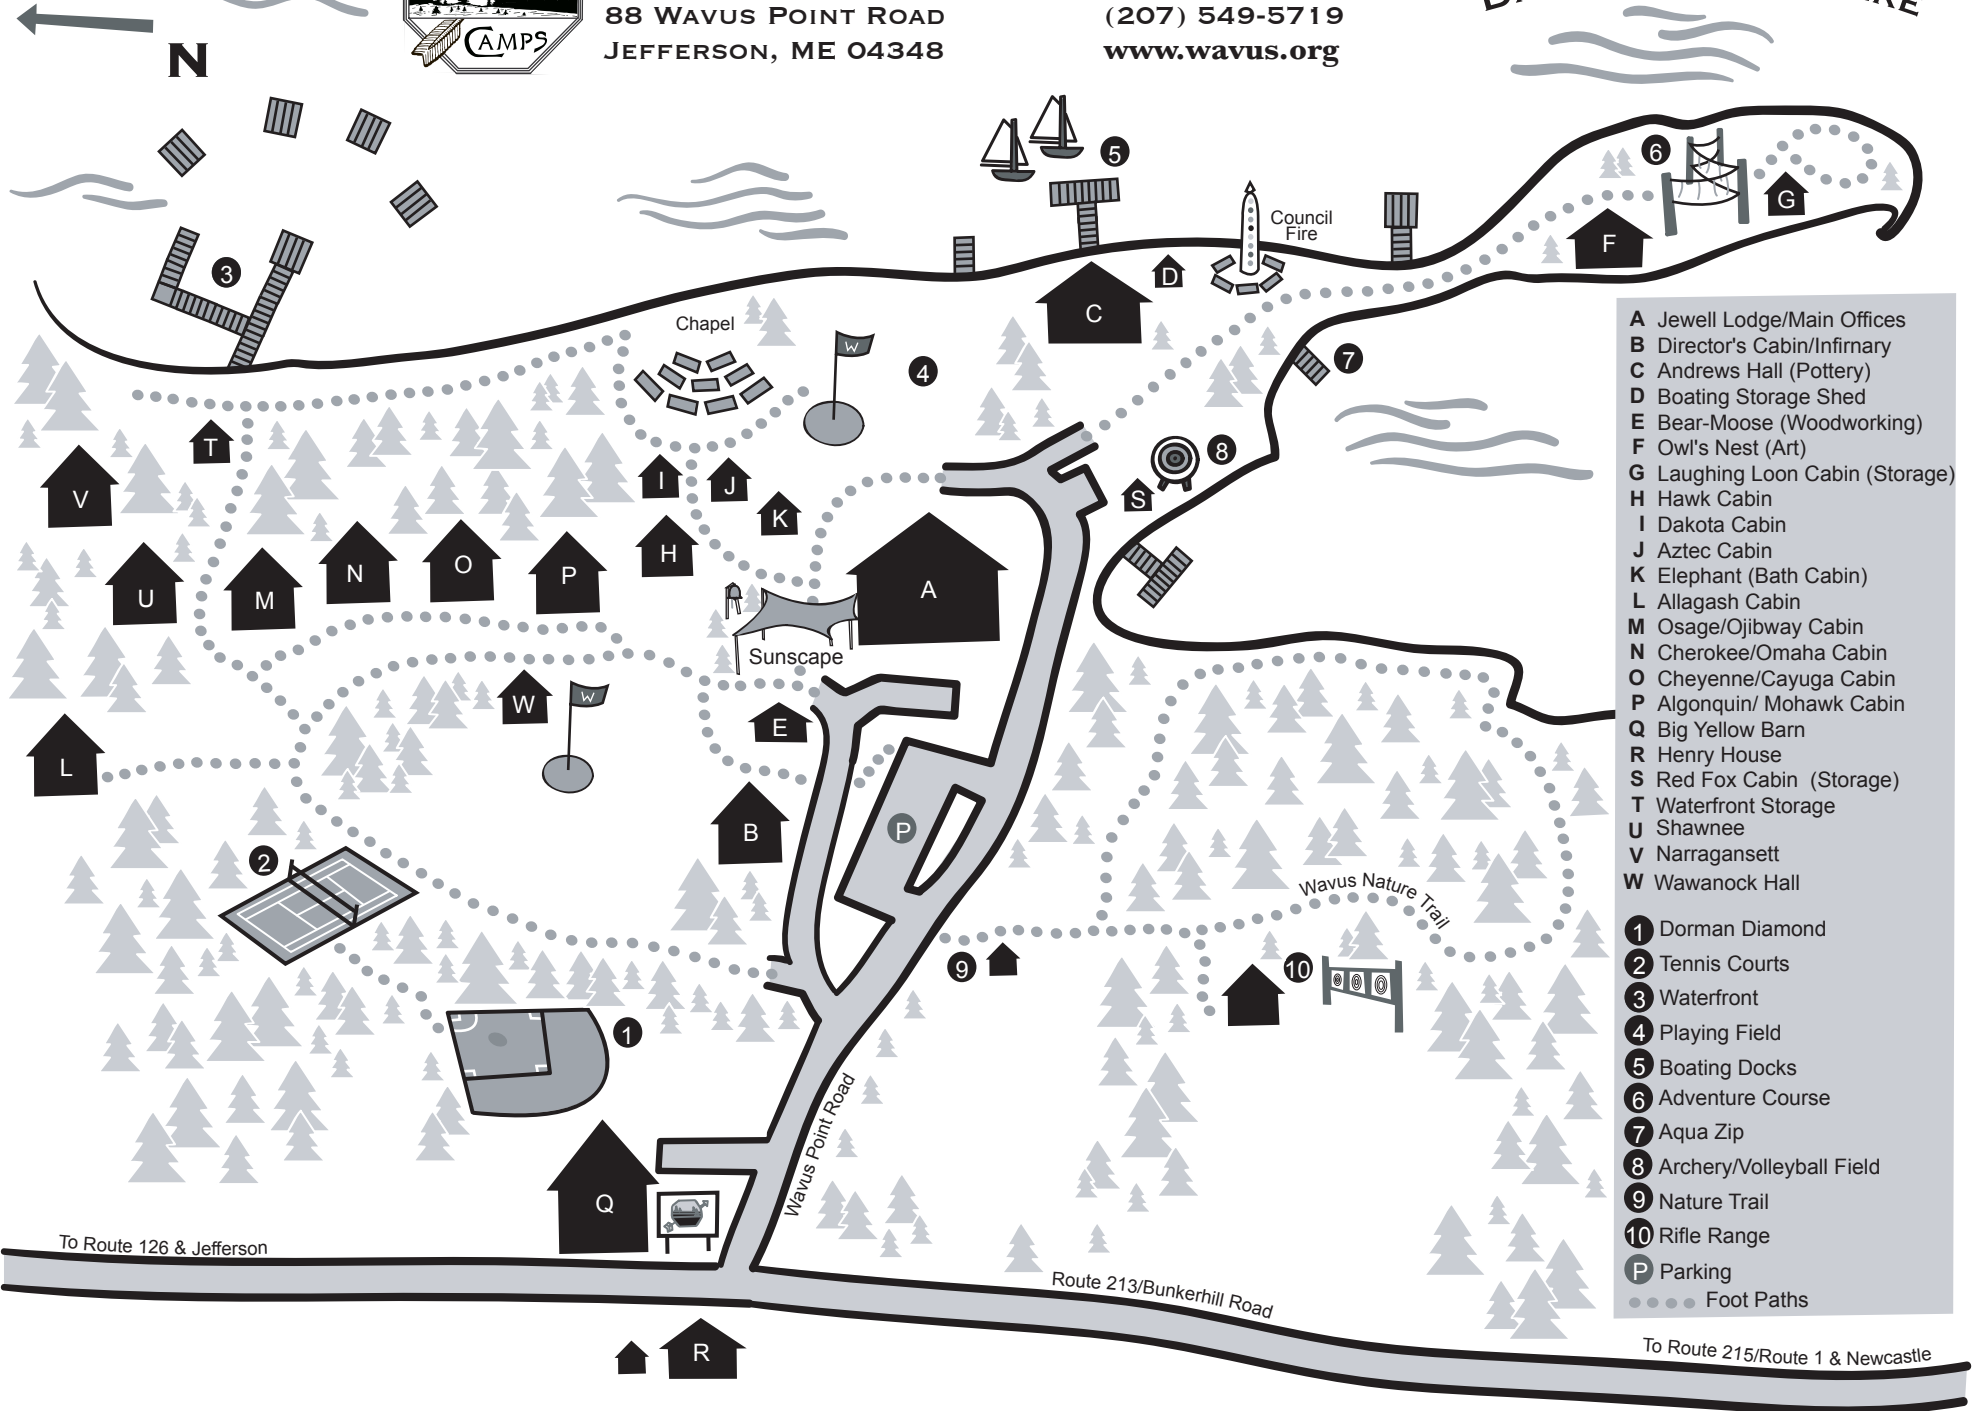

KIEVE-WAVUS EDUCATION, INC.

88 WAVUS POINT ROAD
JEFFERSON, ME 04348

(207) 549-5719
www.wavus.org

DAMARISCOTTA LAKE

- A Jewell Lodge/Main Offices
 - B Director's Cabin/Infirmary
 - C Andrews Hall (Pottery)
 - D Boating Storage Shed
 - E Bear-Moose (Woodworking)
 - F Owl's Nest (Art)
 - G Laughing Loon Cabin (Storage)
 - H Hawk Cabin
 - I Dakota Cabin
 - J Aztec Cabin
 - K Elephant (Bath Cabin)
 - L Allagash Cabin
 - M Osage/Ojibway Cabin
 - N Cherokee/Omaha Cabin
 - O Cheyenne/Cayuga Cabin
 - P Algonquin/ Mohawk Cabin
 - Q Big Yellow Barn
 - R Henry House
 - S Red Fox Cabin (Storage)
 - T Waterfront Storage
 - U Shawnee
 - V Narragansett
 - W Wawanock Hall
-
- ① Dorman Diamond
 - ② Tennis Courts
 - ③ Waterfront
 - ④ Playing Field
 - ⑤ Boating Docks
 - ⑥ Adventure Course
 - ⑦ Aqua Zip
 - ⑧ Archery/Volleyball Field
 - ⑨ Nature Trail
 - ⑩ Rifle Range
 - P Parking
 - Foot Paths

To Route 215/Route 1 & Newcastle